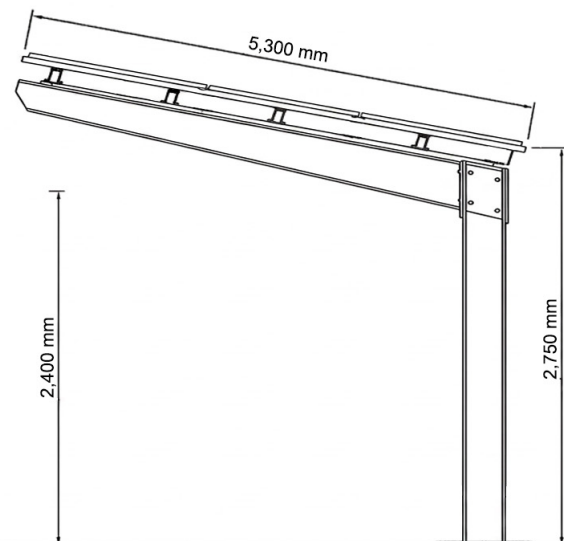

Due to the complexity, the specified technical parameters, dimensions, including performance parameters, are typical values. The actual values of certain products in certain configurations may vary from these typical values. The information and illustrations contained in this document do not constitute an offer or a contractual obligation. Product parameters are subject to change due to technical innovations and are subject to change without prior notice.

WECASS BRAUN Integrated Energy Ltd.

1 Oremoji Street

Onipetesi, Idi-Mangoro

Ikeja 101233 Lagos, Nigeria

www.wecass-braun.com

info@wecass-braun.com

+234 8126064555

[W3] wecass
lighting | energy | trainings
BRAUN