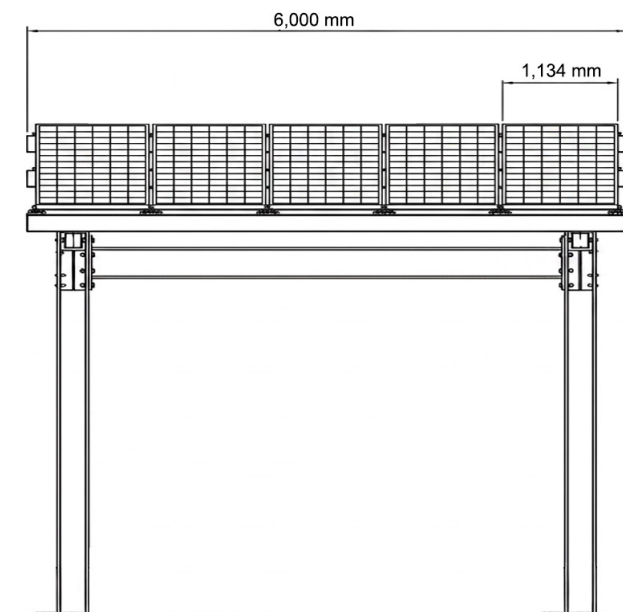

Technical description:

Main Material:	Aluminum anodized	How many panels can be attached:	15 pieces 450Wp (6.75 kWp)
Space requirements:	Approx. 5,300 x 6,000 mm	Main dimensions solar panel:	H 1,762 x W 1,134 x D30 mm
Wind load:	35 m/s	Weight each solar panel:	24.6 kg/per pcs.
Special feature:	Waterproof	Total grid area approx:	~ 24.5 m²
Installation:	not included	Concrete foundation:	not included
Optional:	Control cabinet for outdoor use		

Front view

Side view